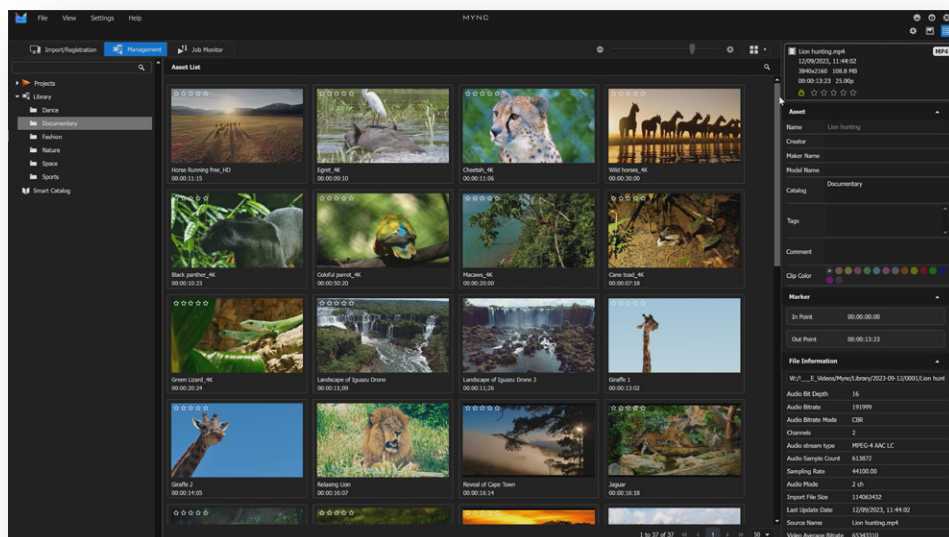

Display

16 in. (Maximum resolution 1920x1200)

Interface

Display: HDMI 2.0b x1

USB/Thunderbolt:

- SuperSpeed USB Type-A 5 Gb/s signaling rate x2
- Thunderbolt 4 ports (USB4 Type-C, DisplayPort1.4) x2

Sound: Combo stereo headphone/microphone jack x1

Media Slots: SD Media Card Reader

Wired LAN: RJ-45 Network Port

Wireless LAN: WiFi 6E AX211

Bluetooth: Bluetooth 5.3

Power

Power Supply: AC 100-240V, 50/60 Hz

Power Consumption: 150W max

Standard Battery: Lithium-ion polymer battery (6-cell, 83 Whr)

Battery Life: JEITA Battery Operating Time Measurement Method (Ver3.0): 12.5 hours (video playback) / 21.8 hours (idle)

Battery Charge Time: Power off, sleep: HP Fast Charge: 30-45 minutes to 50%, 90 minutes to 90%

Environmental

Operating Temperature: 5°C~ 35°C

Humidity Range: 10%~ 90% (non-condensing)

Physical

Dimensions: 359.4 x 251 x 22.8 mm (WxDxH) (14.1 x 9.9 x 0.9 in.) (not including protrusions)

Weight: Approx. 2.1 kg (4.6 lbs.)

EDIUS version (pre-installed)

EDIUS 11 Broadcast

Accessories

- AC Adapter x1
- Power Cord x1
- Battery x1 (Built-in body)
- Recovery USB flash drive x1
- Information on Support Service Registration
- Workstation Attachments

Bundled Software

Software name	Classification	Remarks
EDIUS 11 Broadcast	Video Editing Software	Installed
QuickTitrer	Title Creation Software	Installed
Mync® 11	Content Management Software	Installed

Mync Content Management Software